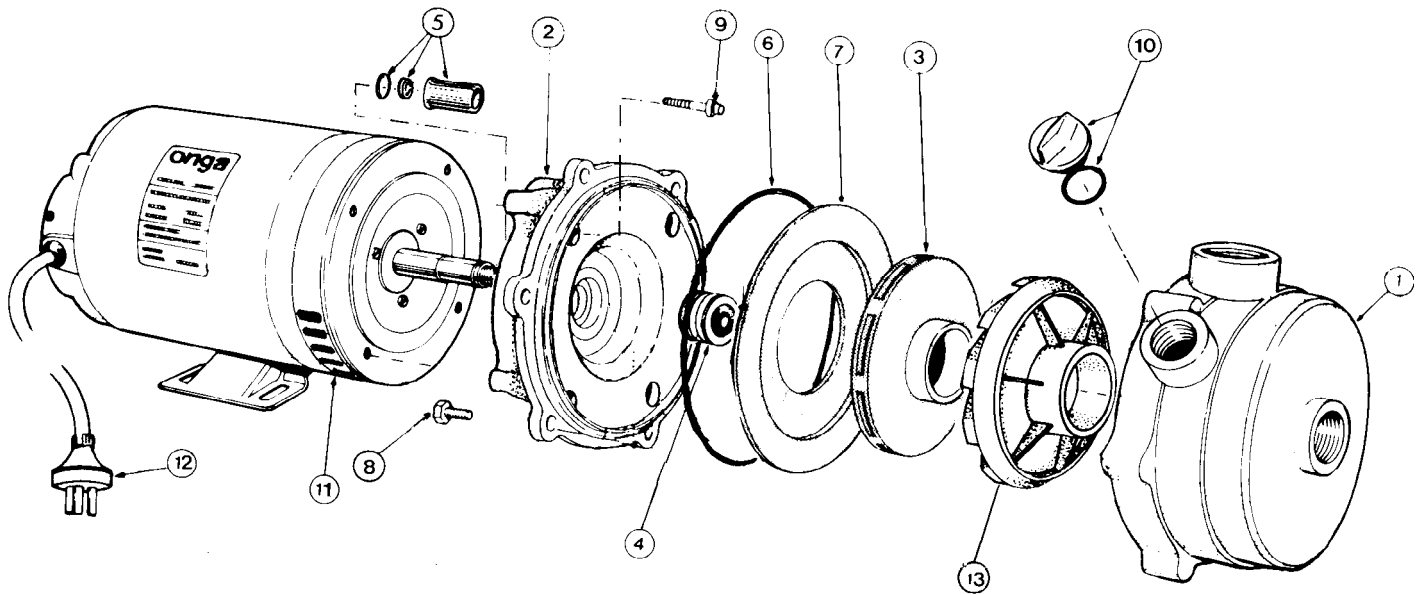

252 Range

MODEL	252
PART NUMBER	325210 (1PH) 325230 (3PH)

REF NO.	COMPONENT DESCRIPTION	PART NO.	
1	CASING	400880GN	1PC
2	YOKE	402400GN	1PC
3	IMPELLER	506343	1PC
4	SEAL KIT (INC. 4 & 5)	800583K	1PC
5	SHAFT SLEEVE KIT	800895K	1PC
6	O-RING - CASING	700206K	1PC
7	BAFFLE	403233	1PC
8	SCREW (PK/10)	800097	1PC
9	BOLT & BOLT SEAL (PK/12)	800242K	1PC
10	PRIMING PLUG & O-RING	800017K	1PC
11	MOTOR - 1 PHASE	800445	1PC
	MOTOR - 3 PHASE	800447	1PC
12	LEAD	608200K	1PC
13	DIFFUSER	402810	1PC